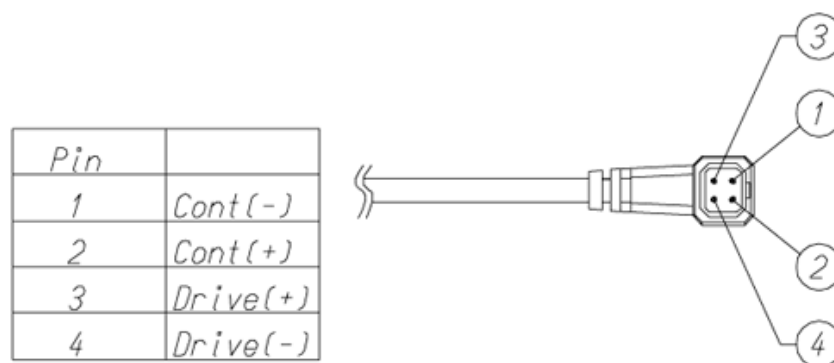

### SPECIFICATIONS

		13VG1040ASIR	
Imager Size		1/3	
Mount Type		CS	
Focal Length		10 - 40mm	
Aperture Range		1.4 - 360	
Angle of View (Horizontal x Vertical)	1/2	Wide	37.5° x 27.6°
		Tele	9.3° x 7.0°
	1/3	Wide	27.6° x 20.4°
		Tele	7.0° x 5.3°
Focusing Range		0.5m - ∞	
Operation	Focus	Manual with Lock	
	Zoom	Manual with Lock	
	Iris	DC Auto Iris	
Filter Size		-	
Back Focus(in air)		Wide 12.376 - Tele 18.812mm	
Operating Voltage		Open 3.0V Close 0.5V	
Weight		89g	
Operating Temperature		-20°C - +60°C	
Wiring Disgram			