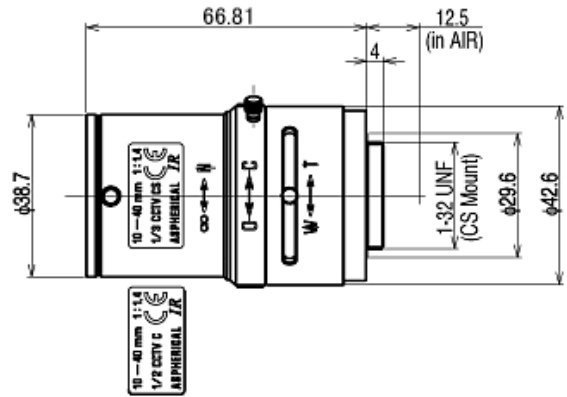

### SPECIFICATIONS

		13VG1040ASIR	
Imager Size		1/3	
Mount Type		CS	
Focal Length		10 - 40mm	
Aperture Range		1.4 - 360	
Angle of View (Horizontal x Vertical)	1/2	Wide	37.5° x 27.6°
		Tele	9.3° x 7.0°
	1/3	Wide	27.6° x 20.4°
		Tele	7.0° x 5.3°
Focusing Range		0.5m - ∞	
Operation	Focus	Manual with Lock	
	Zoom	Manual with Lock	
	Iris	DC Auto Iris	
Filter Size		-	
Back Focus(in air)		Wide 12.376 - Tele 18.812mm	
Operating Voltage		Open 3.0V Close 0.5V	
Weight		89g	
Operating Temperature		-20°C - +60°C	
Wiring Disgram			