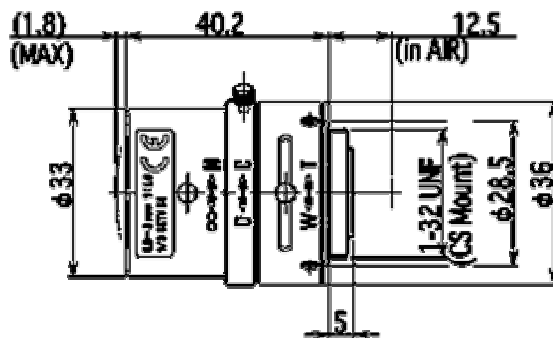

### SPECIFICATIONS

		13VM308AS
Imager Size		1/3
Mount Type		CS
Focal Length		3.0 - 8mm
Aperture Range		1.0 - Close
Angle of View (Horizontal x Vertical)	1/3	Wide 91.0° x 66.6°
		Tele 35.9° x 26.9°
	1/4	Wide 66.6° x 49.3°
		Tele 26.9° x 20.1°
Focusing Range		0.2m - ∞
Operation	Focus	Manual with Lock
	Zoom	Manual with Lock
	Iris	Manual with Lock
Filter Size		-
Back Focus(in air)		Wide 8.36 - Tele 14.12mm
Operating Voltage		-
Weight		39g
Operating Temperature		-20°C - +60°C