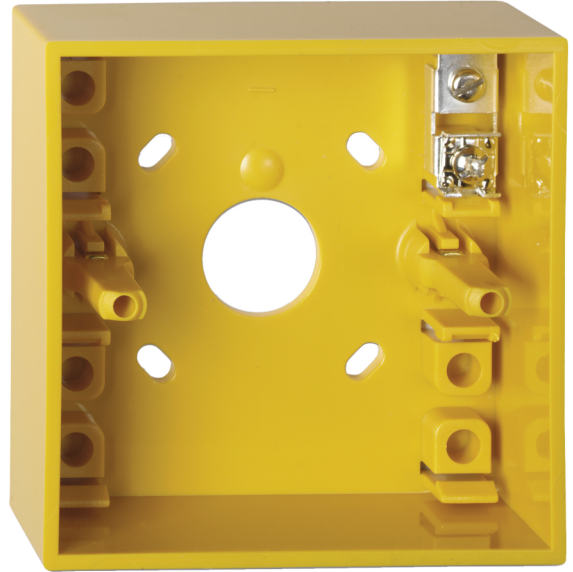

DMN787Y

Surface Mounting Box With Earth Connector, Yellow

General

The DMN787Y is a surface mount back-box for the DMN700 series of manual call points. The DMN787Y is yellow and has one terminal.

Details

- Easy to install
- For flush mounting of manual call points
- One terminal

DMN787Y

Surface Mounting Box With Earth Connector, Yellow

Technical specifications

Physical

Colour	Yellow
Material (body)	Noryl SE100 (self-extinguishing)

Environmental

Operating temperature	-40 to +85°C
Relative humidity	90% max. non-condensing
Environment	Indoor